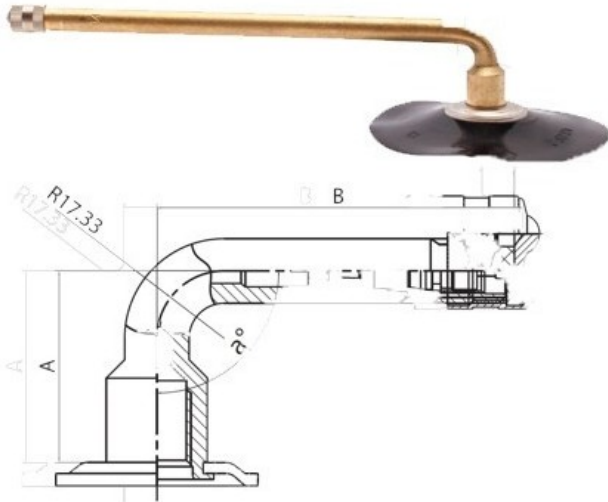

## Tube 7.00-12 V3.02.18 Kabat

Category	Tubes
Size	7.00-12
Width	7
Section ratio	
Rim	12
Model	V3.02.18
Analogue	

Delivery 1-5 w/d

Warranty

Description

All technical information about products in our website protekta.lt is based on the information given by the manufacturers. This information serves only information purposes and it is not mandatory.