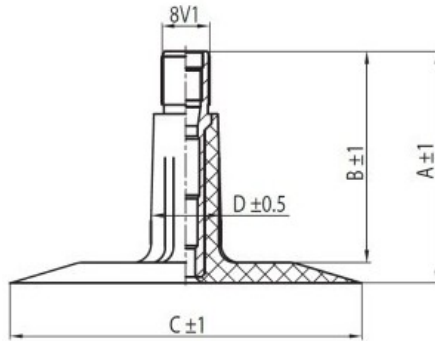

## Tube 7.00-20, 7.50-20 TR13 Kabat

Category	Tubes
Size	7.00-20,
Width	7
Section ratio	
Rim	20
Model	TR13
Analogue	220-508

Delivery

---

Warranty

Description

All technical information about products in our website protekta.lt is based on the information given by the manufacturers. This information serves only information purposes and it is not mandatory.