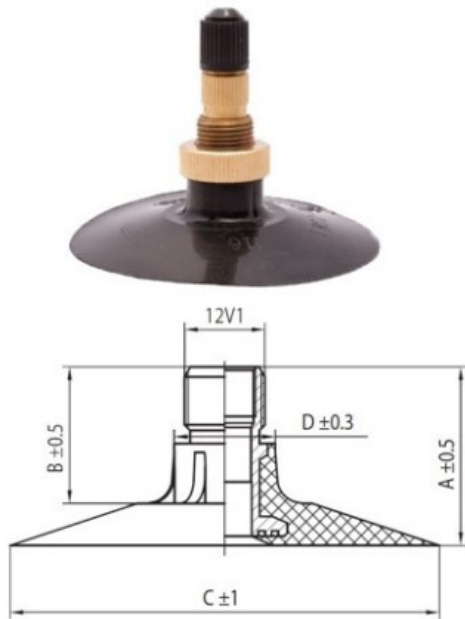

Tube 11.2-24, 12.4-24 TR218A Kabat

Category	Tubes
Size	11.2-24,
Width	11.2
Section ratio	
Rim	24
Model	TR218A
Analogue	12.4-24

Delivery 1-5 w/d

Warranty

Description

All technical information about products in our website protekta.It is based on the information given by the manufacturers. This information serves only information purposes and it is not mandatory.