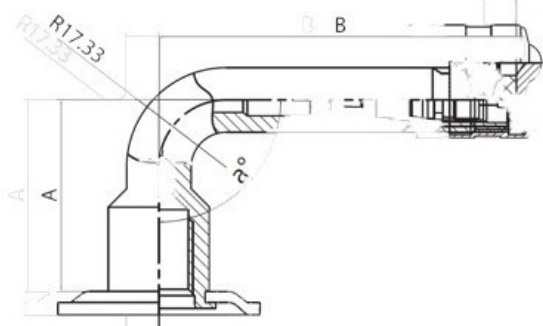

Tube 12.00-18 V3.02.8 Kabat

Category	Tubes
Size	12.00-18
Width	12
Section ratio	
Rim	18
Model	V3.02.8
Analogue	

Delivery ---
Warranty
Description

All technical information about products in our website protekta.lt is based on the information given by the manufacturers. This information serves only information purposes and it is not mandatory.