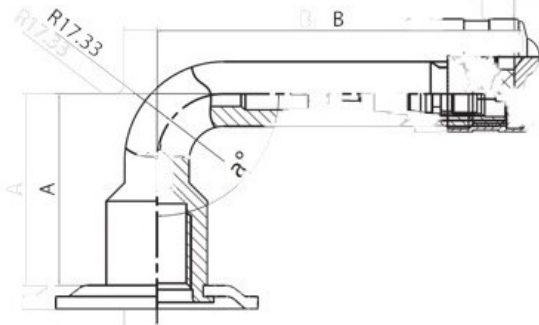

## Tube 12.00-18 V3.02.8 Kabat

|               |          |
|---------------|----------|
| Category      | Tubes    |
| Size          | 12.00-18 |
| Width         | 12       |
| Section ratio |          |
| Rim           | 18       |
| Model         | V3.02.8  |
| Analogue      |          |