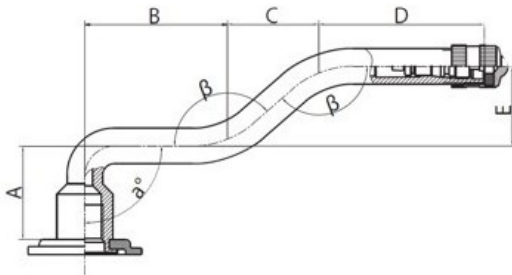

Tube 12.00-22.5 V3.06.2 Kabat

Category	Tubes
Size	12.00-22.5
Width	12
Section ratio	
Rim	22.5
Model	V3.06.2
Analogue	

Delivery 1-5 w/d

Warranty

Description

All technical information about products in our website protekta.lt is based on the information given by the manufacturers. This information serves only information purposes and it is not mandatory.