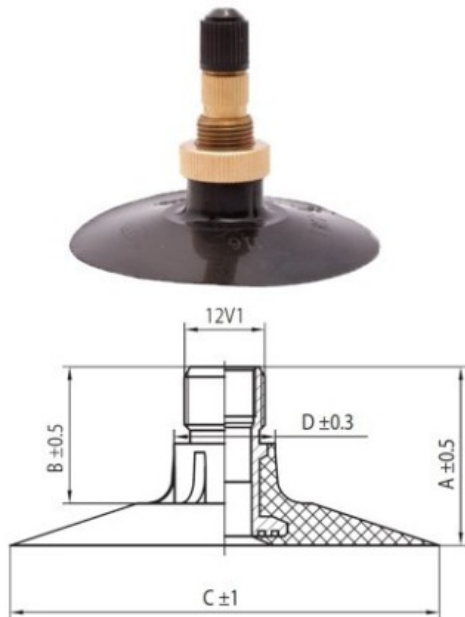

## Tube 12.4-36, 13.6-36 TR218A Kabat

Category	Tubes
Size	12.4-36,
Width	320
Section ratio	
Rim	36
Model	TR218A
Analogue	340/85R

Delivery 1-5 w/d

Warranty

Description

All technical information about products in our website protekta.lt is based on the information given by the manufacturers. This information serves only information purposes and it is not mandatory.