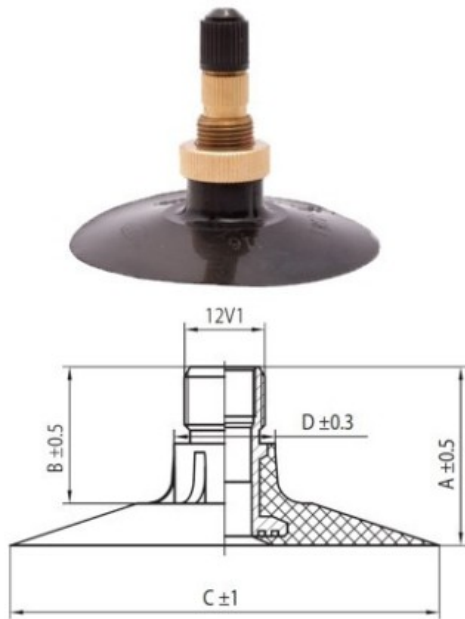

Tube 13.6-26, 14.9-26 TR218A Kabat

Category	Tubes
Size	13.6-26,
Width	13.6
Section ratio	
Rim	26
Model	TR218A
Analogue	13.6R36

Delivery

Warranty

Description

All technical information about products in our website protekta.lt is based on the information given by the manufacturers. This information serves only information purposes and it is not mandatory.