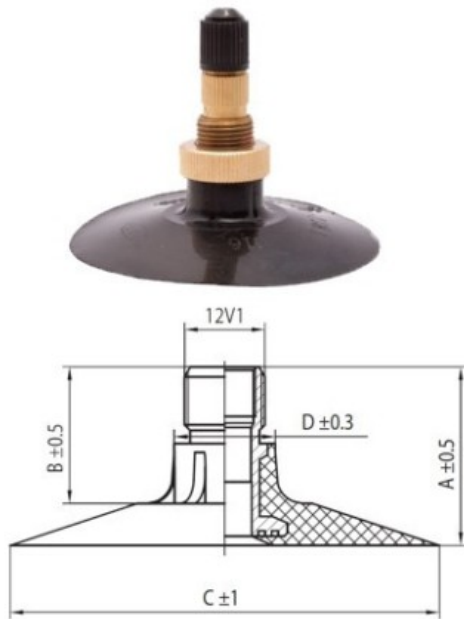

Tube 13.6-28, 14.9-28 TR218A Kabat

Category	Tubes
Size	13.6-28,
Width	13.6
Section ratio	
Rim	28
Model	TR218A
Analogue	14.9-28

Delivery 1-5 w/d

Warranty

Description

All technical information about products in our website protekta.lt is based on the information given by the manufacturers. This information serves only information purposes and it is not mandatory.