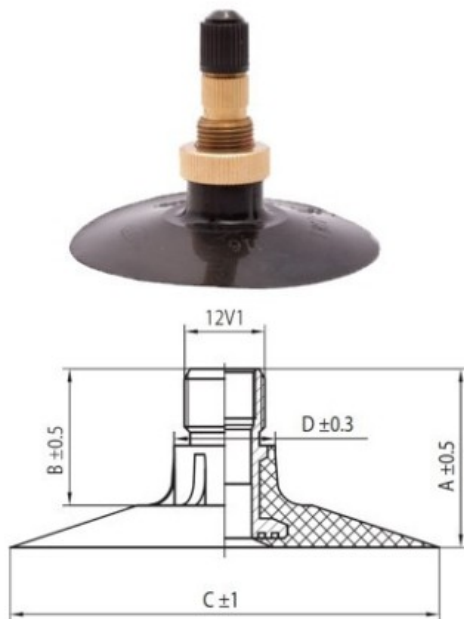

Tube 13.6-38, 14.9-38 TR218A Kabat

Category	Tubes
Size	13.6-38,
Width	13.6
Section ratio	
Rim	38
Model	TR218A
Analogue	380/85R38

Delivery 1-5 w/d

Warranty

Description

All technical information about products in our website protekta.lt is based on the information given by the manufacturers. This information serves only information purposes and it is not mandatory.