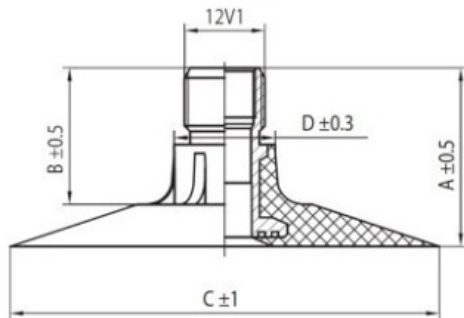

## Tube 16.0/70-24, 405/70-24 TR218A Kabat

Category	Tubes
Size	16.0/70-24,
Width	16
Section ratio	70
Rim	24
Model	TR218A
Analogue	405/70-24

Delivery 1-5 w/d

Warranty

Description

All technical information about products in our website protekta.lt is based on the information given by the manufacturers. This information serves only information purposes and it is not mandatory.