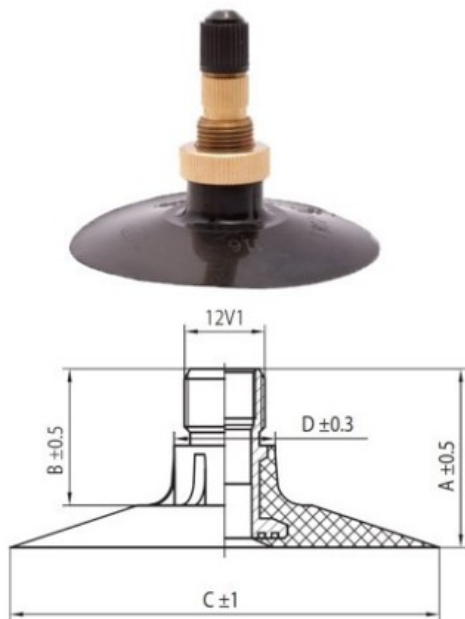

Tube 17.5-24 TR218A Kabat

Category	Tubes
Size	17.5-24
Width	460
Section ratio	
Rim	24
Model	TR218A
Analogue	17.5L-24

Delivery 1-5 w/d

Warranty

Description

All technical information about products in our website protekta.lt is based on the information given by the manufacturers. This information serves only information purposes and it is not mandatory.