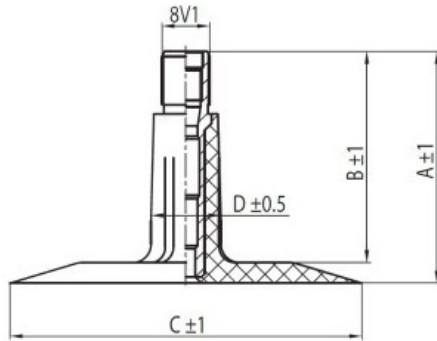

## Tube 175/70-15, 185/70-15 TR13 Kabat

Category	Tubes
Size	175/70-15,
Width	185
Section ratio	70
Rim	15
Model	TR13
Analogue	185/70R15

Delivery 1-5 w/d

Warranty

Description

All technical information about products in our website protekta.lt is based on the information given by the manufacturers. This information serves only information purposes and it is not mandatory.