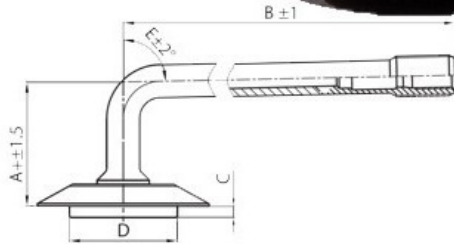

## Tube 18.00-25 TRJ-1175C (lenk.vent)

Category	Tubes
Size	18.00-25
Width	18
Section ratio	
Rim	25
Model	TRJ1175C
Analogue	

Delivery 1-5 w/d

Warranty

Description

All technical information about products in our website protekta.lt is based on the information given by the manufacturers. This information serves only information purposes and it is not mandatory.