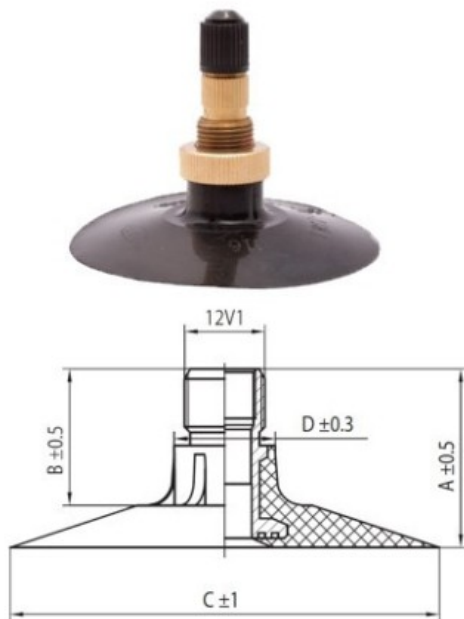

Tube 18.4-30 TR218A Kabat

Category	Tubes
Size	18.4-30
Width	460
Section ratio	
Rim	30
Model	TR218A
Analogue	18.4R30

Delivery 1-5 w/d

Warranty

Description

All technical information about products in our website protekta.lt is based on the information given by the manufacturers. This information serves only information purposes and it is not mandatory.