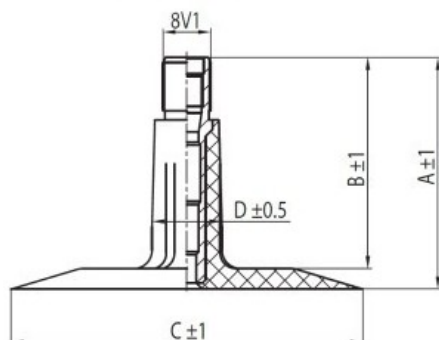

Tube 18x8.5-8, 18x9.5-8 TR13 Kabat

| | |
|---------------|-----------|
| Category | Tubes |
| Size | 18x8.5-8, |
| Width | 18 |
| Section ratio | 8.5 |
| Rim | 8 |
| Model | TR13 |
| Analogue | 18x9.5-8 |