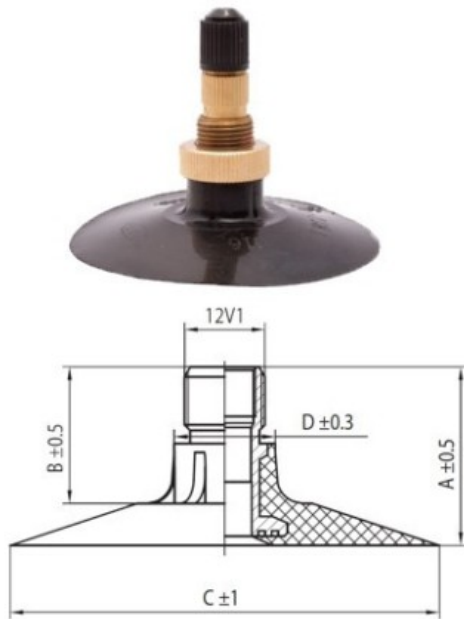

## Tube 20.8-38 TR218A Kabat

Category	Tubes
Size	20.8-38
Width	520
Section ratio	
Rim	38
Model	TR218A
Analogue	520/85R38

Delivery 1-5 w/d

Warranty

Description

All technical information about products in our website protekta.lt is based on the information given by the manufacturers. This information serves only information purposes and it is not mandatory.