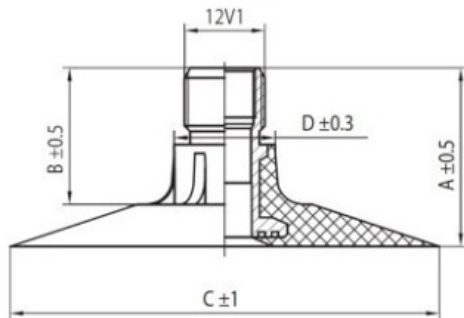

Tube 20.8-38 TR218A Kabat

Category	Tubes
Size	20.8-38
Width	20.8
Section ratio	/
Rim	38
Model	TR218A
Analogue	20.8R38

Delivery 1-5 w/d

Warranty

Description

All technical information about products in our website protekta.lt is based on the information given by the manufacturers. This information serves only information purposes and it is not mandatory.