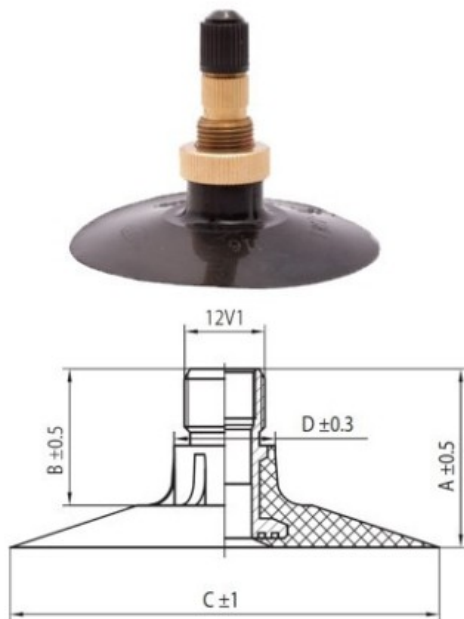

## Tube 20.8-38 TR218A Kabat

|               |         |
|---------------|---------|
| Category      | Tubes   |
| Size          | 20.8-38 |
| Width         | 520     |
| Section ratio |         |
| Rim           | 38      |
| Model         | TR218A  |
| Analogue      | 20.8R38 |