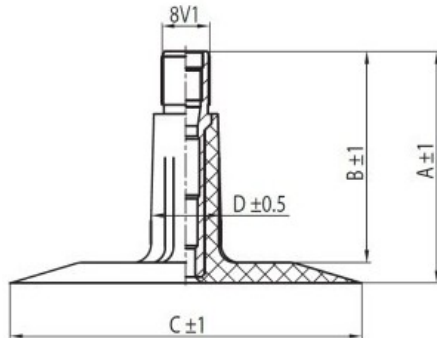

Tube 31x10.50-15 TR13 Kabat

Category	Tubes
Size	31x10.50-15
Width	31
Section ratio	10.5
Rim	15
Model	TR13
Analogue	

Delivery 1-5 w/d

Warranty

Description

All technical information about products in our website protekta.lt is based on the information given by the manufacturers. This information serves only information purposes and it is not mandatory.