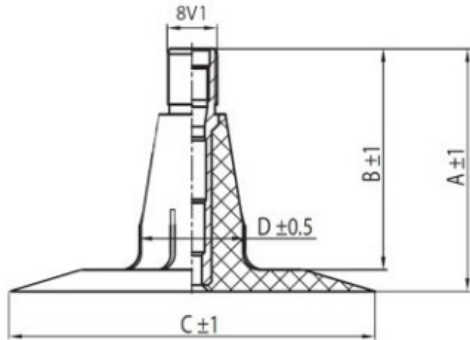

Tube 4.00-16, 4.50-16 TR15 Kabat

Category	Tubes
Size	4.00-16,
Width	4
Section ratio	
Rim	16
Model	TR15
Analogue	4.50-16

Delivery 1-5 w/d

Warranty

Description

All technical information about products in our website protekta.lt is based on the information given by the manufacturers. This information serves only information purposes and it is not mandatory.