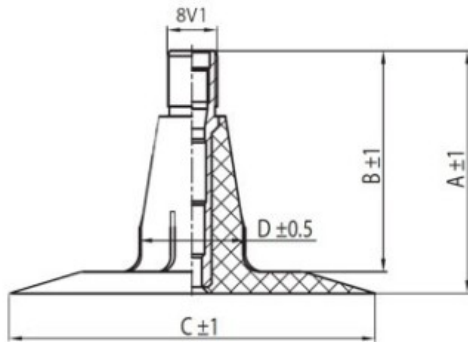

## Tube 4.00-16, 4.50-16 TR15 Kabat

Category	Tubes
Size	4.00-16,
Width	4.5
Section ratio	
Rim	16
Model	TR15
Analogue	4.50-16

Delivery 1-5 w/d

Warranty

Description

All technical information about products in our website protekta.lt is based on the information given by the manufacturers. This information serves only information purposes and it is not mandatory.