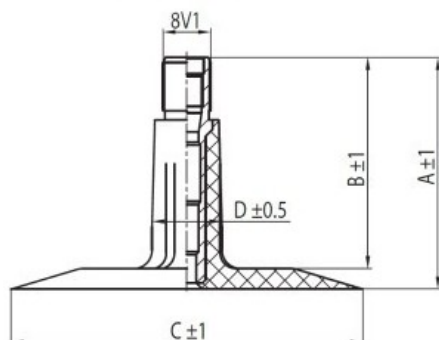

Tube 4.00-8 TR13 Kabat

Category	Tubes
Size	4.00-8
Width	4
Section ratio	
Rim	8
Model	TR13
Analogue	

Delivery 1-5 w/d

Warranty

Description

All technical information about products in our website protekta.lt is based on the information given by the manufacturers. This information serves only information purposes and it is not mandatory.