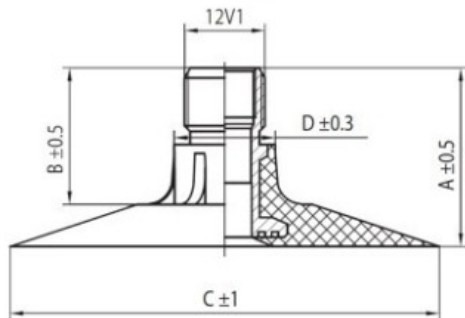

## Tube 420/70-24, 460/70-24 TR218A Kabat

Category	Tubes
Size	420/70-24,
Width	460
Section ratio	70
Rim	24
Model	TR218A
Analogue	460/70R24

Delivery 1-5 w/d

Warranty

Description

All technical information about products in our website protekta.lt is based on the information given by the manufacturers. This information serves only information purposes and it is not mandatory.