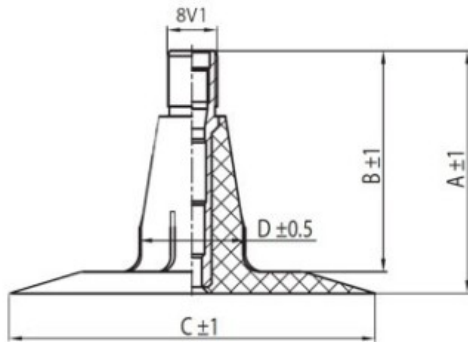

Tube 5.00-15 TR15 Kabat

Category	Tubes
Size	5.00-15
Width	5
Section ratio	
Rim	15
Model	TR15
Analogue	

Delivery 1-5 w/d

Warranty

Description

All technical information about products in our website protekta.lt is based on the information given by the manufacturers. This information serves only information purposes and it is not mandatory.