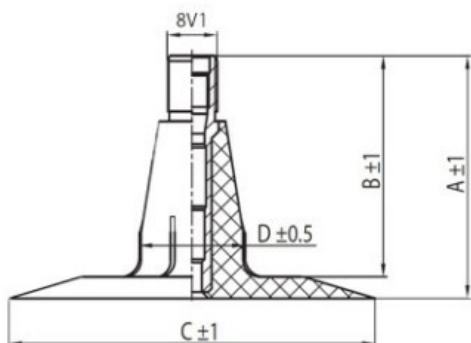

Tube 6.00-16 TR15 Kabat

Category	Tubes
Size	6.00-16
Width	6
Section ratio	
Rim	16
Model	TR15
Analogue	

Delivery 1-5 w/d

Warranty

Description

All technical information about products in our website protekta.lt is based on the information given by the manufacturers. This information serves only information purposes and it is not mandatory.