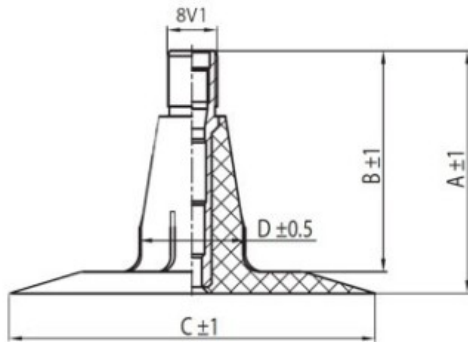

Tube 7.00-16 TR15 Kabat

Category	Tubes
Size	7.00-16
Width	7
Section ratio	
Rim	16
Model	TR15
Analogue	7.00-16

Delivery 1-5 w/d

Warranty

Description

All technical information about products in our website protekta.lt is based on the information given by the manufacturers. This information serves only information purposes and it is not mandatory.