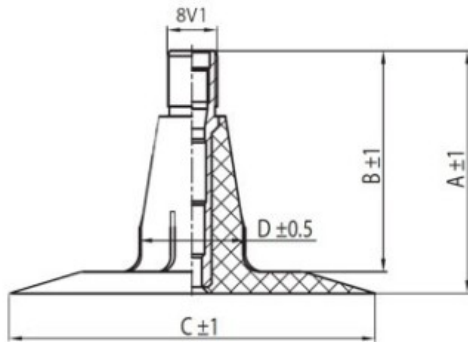

Tube 7.50-18 TR15 Kabat

Category	Tubes
Size	7.50-18
Width	7.5
Section ratio	
Rim	18
Model	TR15
Analogue	

Delivery 1-5 w/d

Warranty

Description

All technical information about products in our website protekta.lt is based on the information given by the manufacturers. This information serves only information purposes and it is not mandatory.