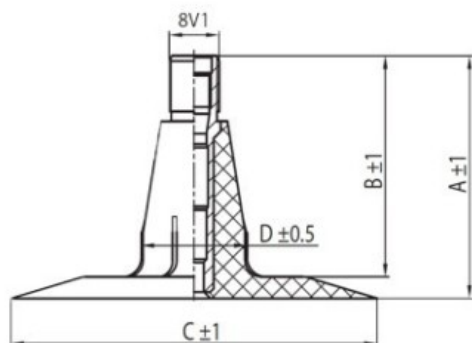

Tube 7.50-16 TR15 Kabat

Category	Tubes
Size	7.50-16
Width	7.5
Section ratio	
Rim	16
Model	TR15
Analogue	

Delivery 1-5 w/d

Warranty

Description

All technical information about products in our website protekta.lt is based on the information given by the manufacturers. This information serves only information purposes and it is not mandatory.