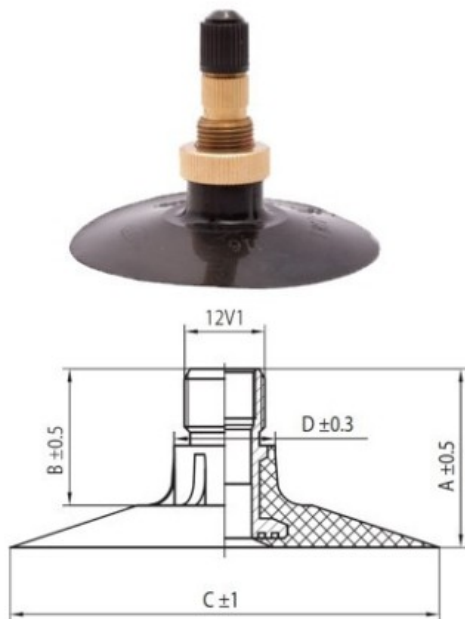

Tube 710/70-42 TR218A Kabat

Category	Tubes
Size	710/70-42
Width	710
Section ratio	70
Rim	42
Model	TR218A
Analogue	710/70R42

Delivery 1-5 w/d

Warranty

Description

All technical information about products in our website protekta.lt is based on the information given by the manufacturers. This information serves only information purposes and it is not mandatory.