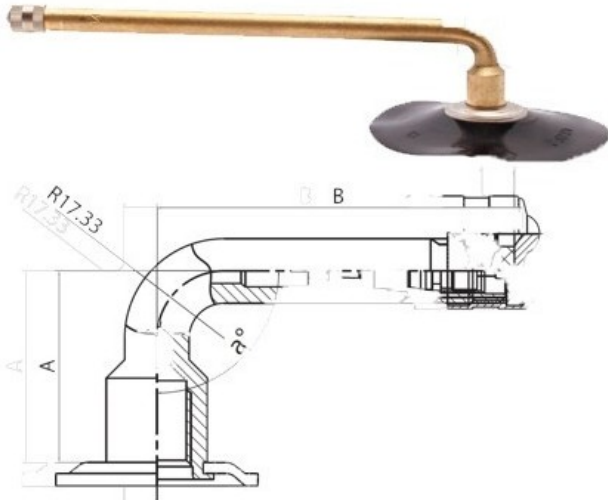

## Tube 8.25-15 V3.02.8 Kabat

Category	Tubes
Size	8.25-15
Width	8.25
Section ratio	
Rim	15
Model	V3.02.8
Analogue	

Delivery	1-5 w/d
Warranty	
Description	

All technical information about products in our website protekta.lt is based on the information given by the manufacturers. This information serves only information purposes and it is not mandatory.