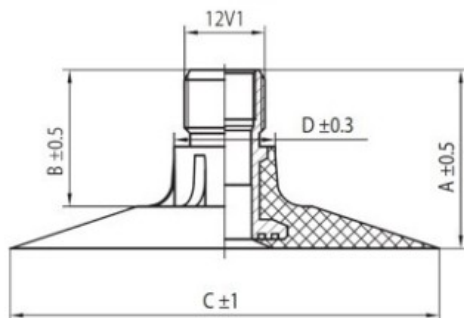

Tube 8.3-22, 9.5-22 TR218A Kabat

Category	Tubes
Size	8.3-22,
Width	8.3
Section ratio	
Rim	22
Model	TR218A
Analogue	9.5-22

Delivery

Warranty

Description

All technical information about products in our website protekta.lt is based on the information given by the manufacturers. This information serves only information purposes and it is not mandatory.