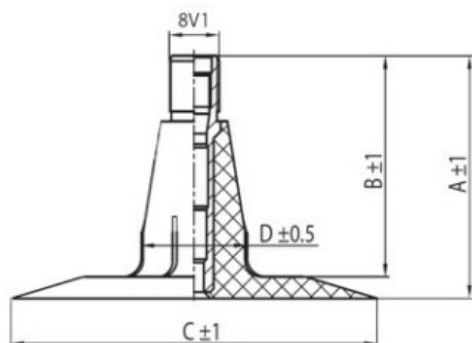

Tube 8.40-15 TR15 Kabat

Category	Tubes
Size	8.40-15
Width	8.4
Section ratio	
Rim	15
Model	TR15
Analogue	

Delivery 1-5 w/d

Warranty

Description

All technical information about products in our website protekta.lt is based on the information given by the manufacturers. This information serves only information purposes and it is not mandatory.