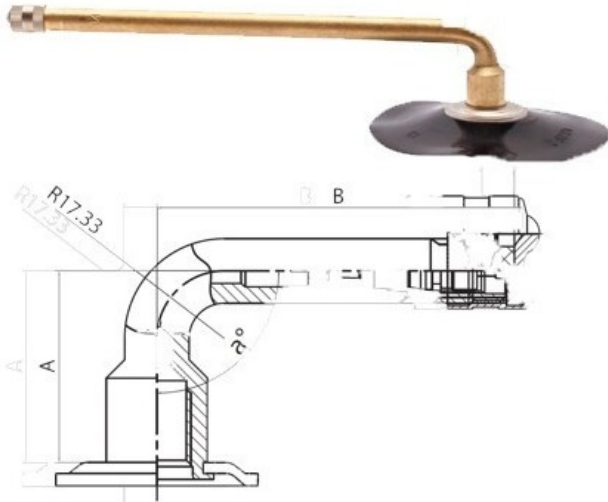

## Tube 9.00-20 V3.02.11 Kabat

Category	Tubes
Size	9.00-20
Width	9
Section ratio	
Rim	20
Model	V3.02.11
Analogue	260-508

Delivery ---

Warranty

Description

All technical information about products in our website protekta.lt is based on the information given by the manufacturers. This information serves only information purposes and it is not mandatory.