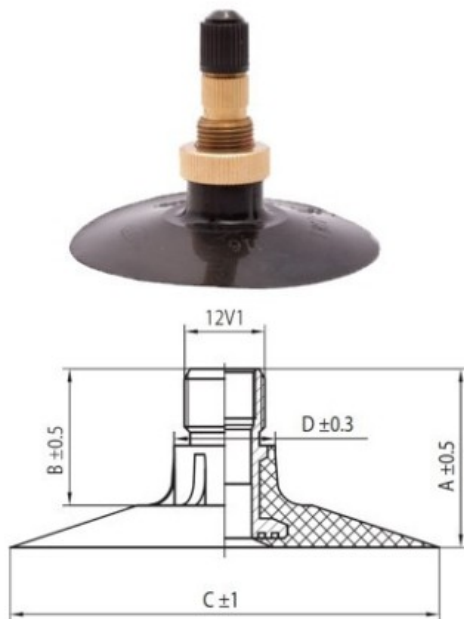

Tube 9.5-44, 9-44 TR218A Kabat

Category	Tubes
Size	9.5-44,
Width	9.5
Section ratio	
Rim	44
Model	TR218A
Analogue	230/95R44

Delivery 1-5 w/d

Warranty

Description

All technical information about products in our website protekta.lt is based on the information given by the manufacturers. This information serves only information purposes and it is not mandatory.