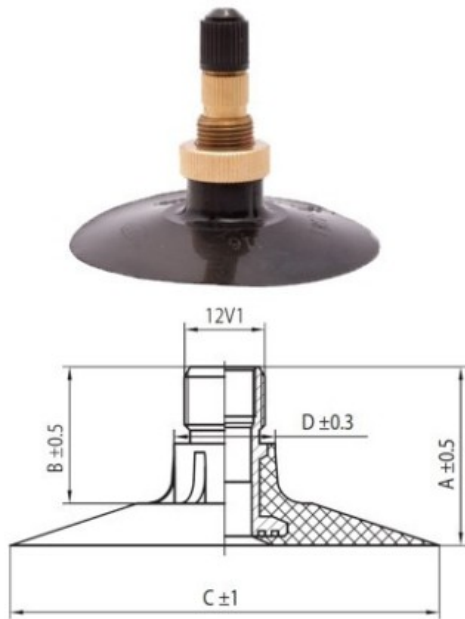

Tube 9.5-44, 9-44 TR218A Kabat

Category	Tubes
Size	9.5-44,
Width	9.5
Section ratio	
Rim	44
Model	TR218A
Analogue	9.5R44

Delivery 1-5 w/d

Warranty

Description

All technical information about products in our website protekta.lt is based on the information given by the manufacturers. This information serves only information purposes and it is not mandatory.