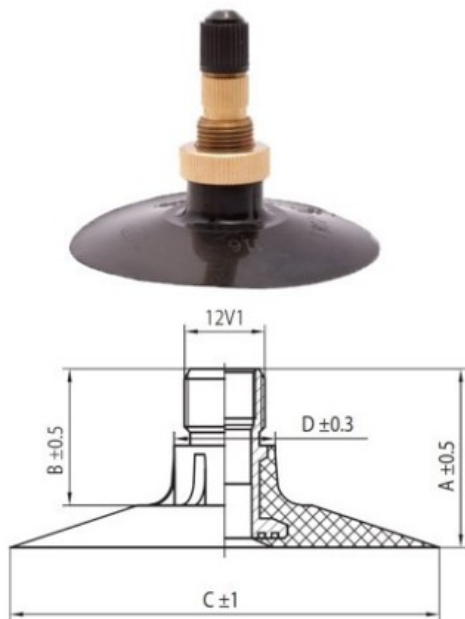

Tube 9.5-48, 230/95-48 TR218A Kabat

Category	Tubes
Size	9.5-48,
Width	230
Section ratio	
Rim	48
Model	TR218A
Analogue	230/95-4

Delivery 1-5 w/d

Warranty

Description

All technical information about products in our website protekta.lt is based on the information given by the manufacturers. This information serves only information purposes and it is not mandatory.