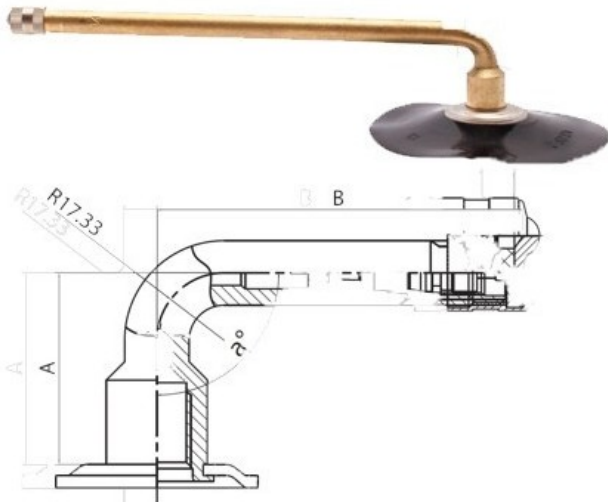

Tube 11.00-20, 300-508, 300R508 V3.02.14 Kabat

| | |
|---------------|-----------|
| Category | Tubes |
| Size | 11.00-20, |
| Width | 11 |
| Section ratio | |
| Rim | 20 |
| Model | V3.02.14 |
| Analogue | 300-508 |