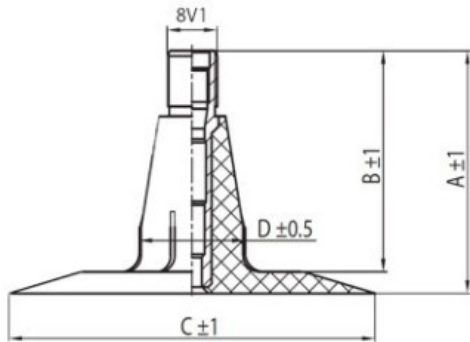

Tube 14.0/65-16 TR15 Kabat

Category	Tubes
Size	14.0/65-16
Width	14
Section ratio	65
Rim	16
Model	TR15
Analogue	

Delivery	1-5 w/d
Warranty	
Description	

All technical information about products in our website protekta.lt is based on the information given by the manufacturers. This information serves only information purposes and it is not mandatory.