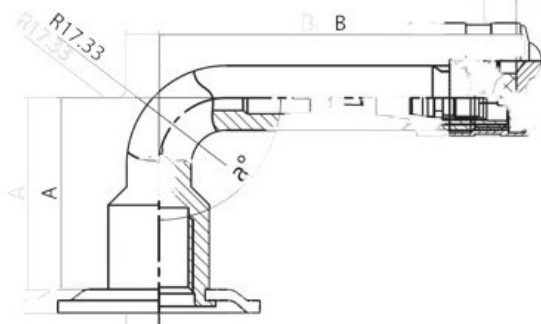

**Tube 14.00-24 V3.02.14 Kabat**

Category	Tubes
Size	14.00-24
Width	14
Section ratio	
Rim	24
Model	V3.02.14
Analogue	

Delivery	1-5 w/d
Warranty	
Description	

All technical information about products in our website protekta.lt is based on the information given by the manufacturers. This information serves only information purposes and it is not mandatory.