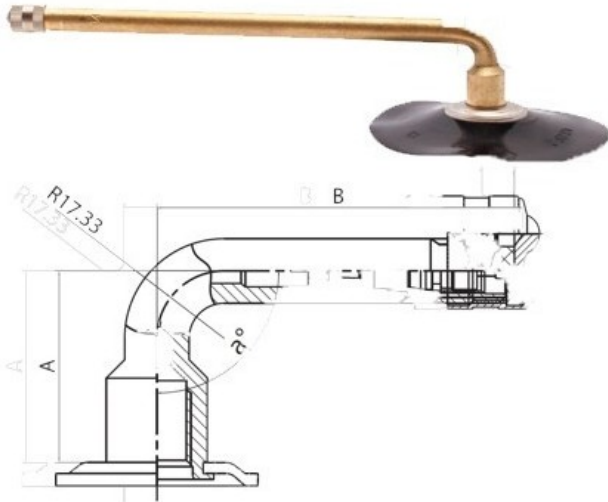

## Tube 7.50-15 V3.02.8 Kabat

Category	Tubes
Size	7.50-15
Width	7.5
Section ratio	
Rim	15
Model	V3.02.8
Analogue	

Delivery ---  
Warranty  
Description

All technical information about products in our website protekta.lt is based on the information given by the manufacturers. This information serves only information purposes and it is not mandatory.