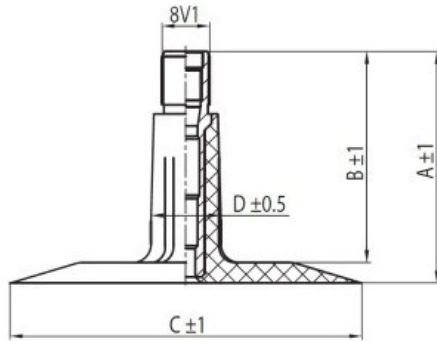

Tube 23-5 TR13 Kabat

Category	Tubes
Size	23-5
Width	23
Section ratio	
Rim	5
Model	TR13
Analogue	150/100-13

Delivery

Warranty

Description

All technical information about products in our website protekta.lt is based on the information given by the manufacturers. This information serves only information purposes and it is not mandatory.