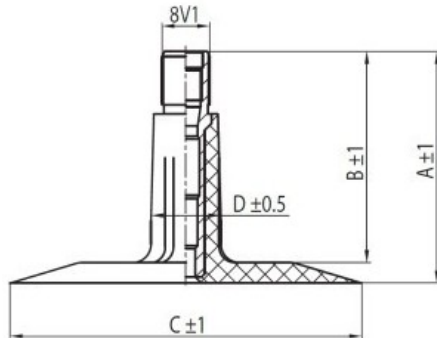

Tube 18x7.00-8 TR13 Kabat

Category	Tubes
Size	18x7.00-8
Width	7
Section ratio	7
Rim	8
Model	TR13
Analogue	

Delivery

Warranty

Description

All technical information about products in our website protekta.lt is based on the information given by the manufacturers. This information serves only information purposes and it is not mandatory.