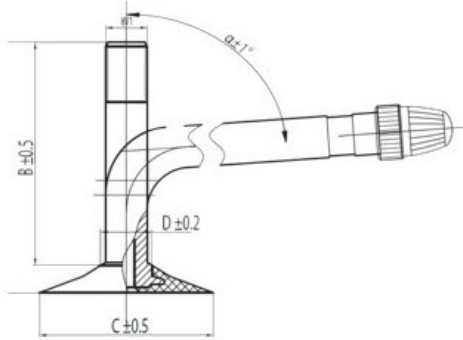

Tube 250-15, 300-15 TR75A Kabat

Category	Tubes
Size	250-15,
Width	250
Section ratio	
Rim	15
Model	TR75A
Analogue	300-15

Delivery 1-5 w/d

Warranty

Description

All technical information about products in our website protekta.lt is based on the information given by the manufacturers. This information serves only information purposes and it is not mandatory.