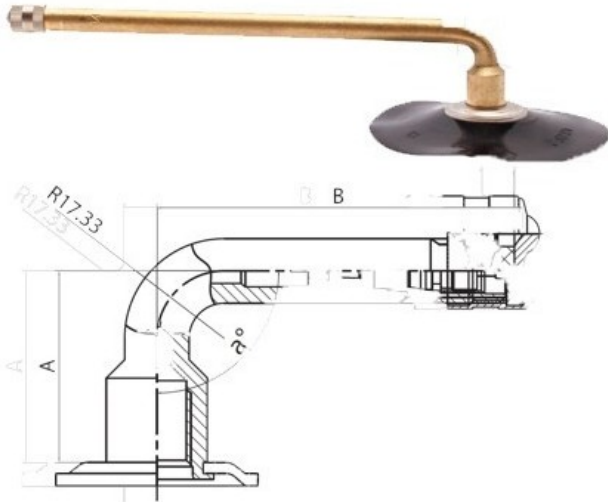

Tube 18x7-8 V3.02.05 Kabat

Category	Tubes
Size	18x7-8
Width	7
Section ratio	7
Rim	8
Model	V3.02.05
Analogue	

Delivery	1-5 w/d
Warranty	
Description	

All technical information about products in our website protekta.It is based on the information given by the manufacturers. This information serves only information purposes and it is not mandatory.