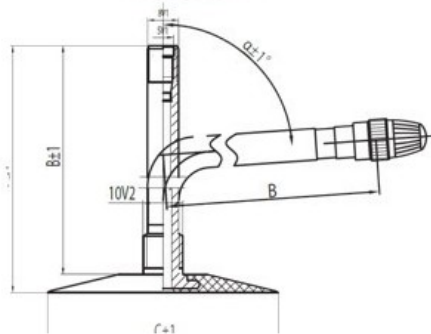

Tube 23x9-10 JS-2 Kabat

Category	Tubes
Size	23x9-10
Width	9
Section ratio	9
Rim	10
Model	JS2
Analogue	

Delivery ---
Warranty
Description

All technical information about products in our website protekta.lt is based on the information given by the manufacturers. This information serves only information purposes and it is not mandatory.