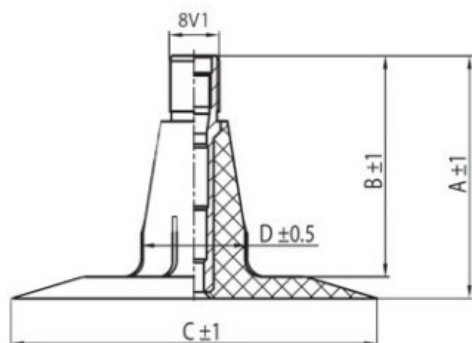

Tube 11.00-16 TR15 Kabat

Category	Tubes
Size	11.00-16
Width	11
Section ratio	
Rim	16
Model	TR15
Analogue	

Delivery

Warranty

Description

All technical information about products in our website protekta.lt is based on the information given by the manufacturers. This information serves only information purposes and it is not mandatory.