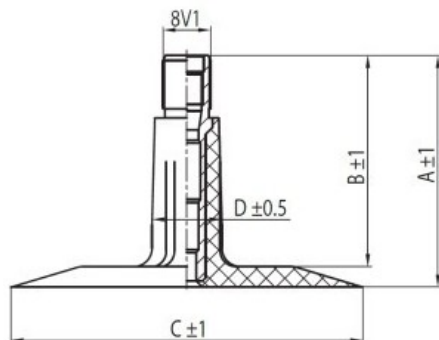

Tube 20x8.00-8, 20x10.00-8 TR13 Kabat

Category	Tubes
Size	20x8.00-8,
Width	20
Section ratio	8
Rim	8
Model	TR13
Analogue	20x10.00-8

Delivery

Warranty

Description

All technical information about products in our website protekta.lt is based on the information given by the manufacturers. This information serves only information purposes and it is not mandatory.