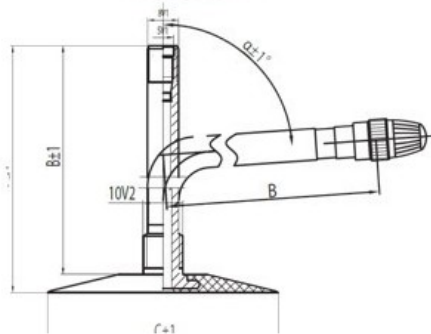

Tube 7.00-12 JS-2 Kabat

| | |
|---------------|---------|
| Category | Tubes |
| Size | 7.00-12 |
| Width | 7 |
| Section ratio | |
| Rim | 12 |
| Model | JS2 |
| Analogue | |

Delivery ---
Warranty
Description