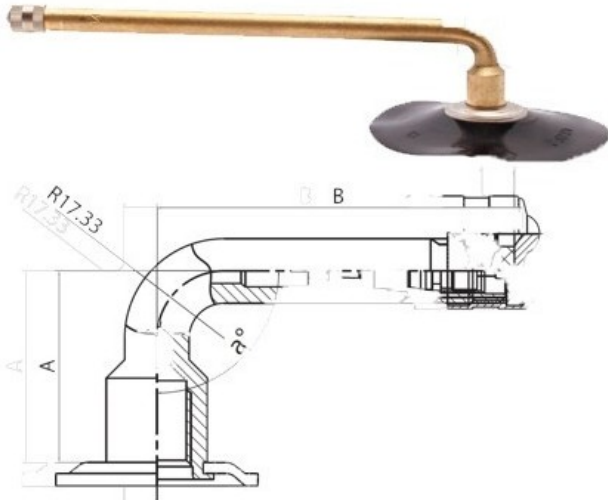

Tube 10.00-20 V3.02.14 Kabat

Category	Tubes
Size	10.00-20
Width	10
Section ratio	
Rim	20
Model	V3.02.14
Analogue	

Delivery 1-5 w/d

Warranty

Description

All technical information about products in our website protekta.lt is based on the information given by the manufacturers. This information serves only information purposes and it is not mandatory.