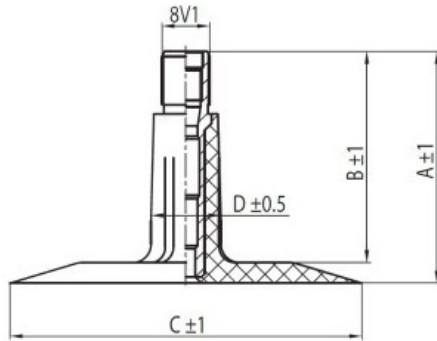

Tube 4.00-12 TR13 Kabat

Category	Tubes
Size	4.00-12
Width	4
Section ratio	
Rim	12
Model	TR13
Analogue	4.00R12

Delivery 1-5 w/d

Warranty

Description

All technical information about products in our website protekta.lt is based on the information given by the manufacturers. This information serves only information purposes and it is not mandatory.