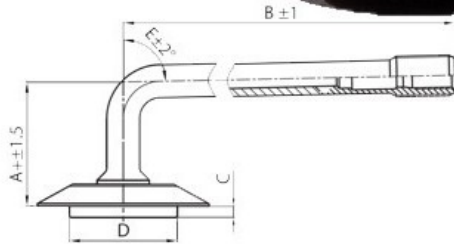

Tube 15.5-25 TRJ-1175C Kabat (lenkt.vent.)

Category	Tubes
Size	15.5-25
Width	15.5
Section ratio	
Rim	25
Model	TRJ1175C
Analogue	

Delivery 1-5 w/d

Warranty

Description

All technical information about products in our website protekta.lt is based on the information given by the manufacturers. This information serves only information purposes and it is not mandatory.