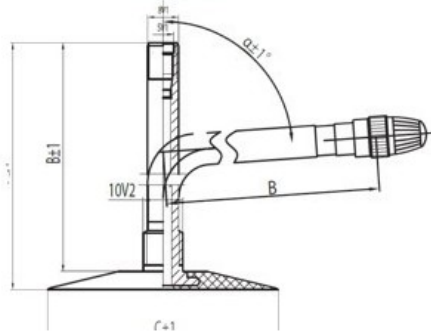

Tube 27x10-12 JS2 Kabat

Category	Tubes
Size	27x10-12
Width	27
Section ratio	10
Rim	12
Model	JS2
Analogue	27x10.00-12

Delivery

Warranty

Description

All technical information about products in our website protekta.lt is based on the information given by the manufacturers. This information serves only information purposes and it is not mandatory.