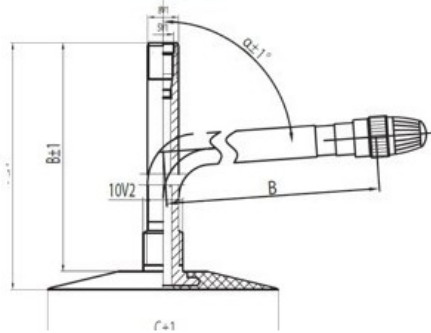

## Tube 27x10-12 JS2 Kabat

|               |          |
|---------------|----------|
| Category      | Tubes    |
| Size          | 27x10-12 |
| Width         | 27       |
| Section ratio | 10       |
| Rim           | 12       |
| Model         | JS2      |
| Analogue      |          |