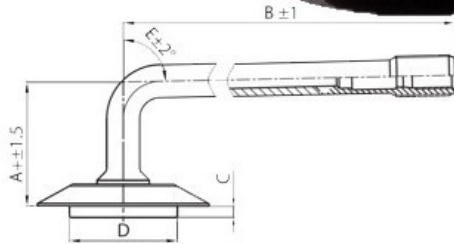

## Tube 23.5-25 TRJ-1175C Kabat

Category	Tubes
Size	23.5-25
Width	23.5
Section ratio	
Rim	25
Model	TRJ1175C
Analogue	

Delivery 1-5 w/d

Warranty

Description

All technical information about products in our website protekta.lt is based on the information given by the manufacturers. This information serves only information purposes and it is not mandatory.