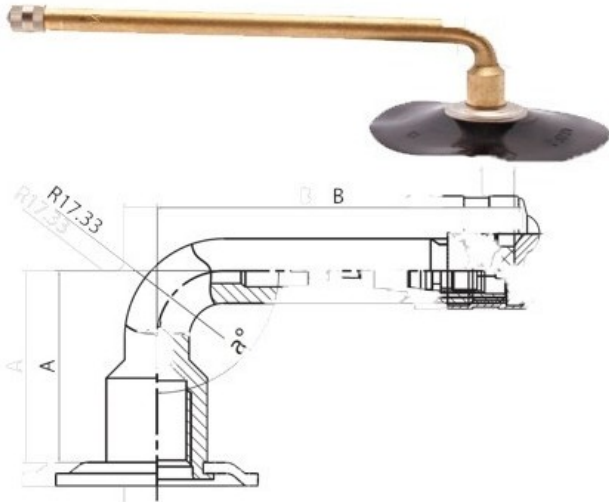

Tube 6.00-16, 6.5-16 V3.02.18 Kabat

Category	Tubes
Size	6.00-16,
Width	6.5
Section ratio	
Rim	16
Model	V3.02.18
Analogue	6.5-16

Delivery ---

Warranty

Description

All technical information about products in our website protekta.lt is based on the information given by the manufacturers. This information serves only information purposes and it is not mandatory.